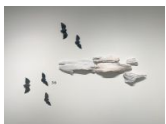

Celia Eberle
The Night Has a Thousand Eyes, 2015
pit fired raku clay, glass, brass
dim. variable | $300 each
Edition 36 of 58

$300 each