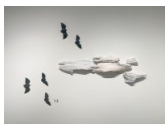

Celia Eberle
The Night Has a Thousand Eyes, 2015
pit fired raku clay, glass, brass
dim. variable | $300 each
Edition 13 of 58

$300 each