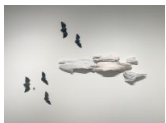

\$700 framed

Celia Eberle  
*Endless Hand*, 2010  
 paper collage  
 11h x 8w in

\$700 framed

Celia Eberle  
*Under Bub*, 2010  
 paper collage  
 11h x 10.50w in

\$700 framed

Celia Eberle  
*The Night Has a Thousand Eyes*, 2015  
 pit fired raku clay, glass, brass  
 dim. variable | \$300 each  
 Edition 6 of 58