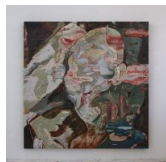

JOSHUA HAGLER: DRAWING IN THE DARK

Joshua Hagler
The One Within Called the One Without, 2020
ink, oil on polyester film mounted on wood panel
89h x 87w in

\$25,000

Joshua Hagler
The Epistle of One Arriving from Among the Many Departed, 2020
mixed media on burlap
89h x 87w in

\$25,000

Joshua Hagler
Trace of the M(O)ther IV, 2019
oil, mixed media on canvas
60h x 48w in

\$14,000

Joshua Hagler
Out of Existence VII, 2021
mixed media on unidentified found object
10h x 8w in

\$2,000