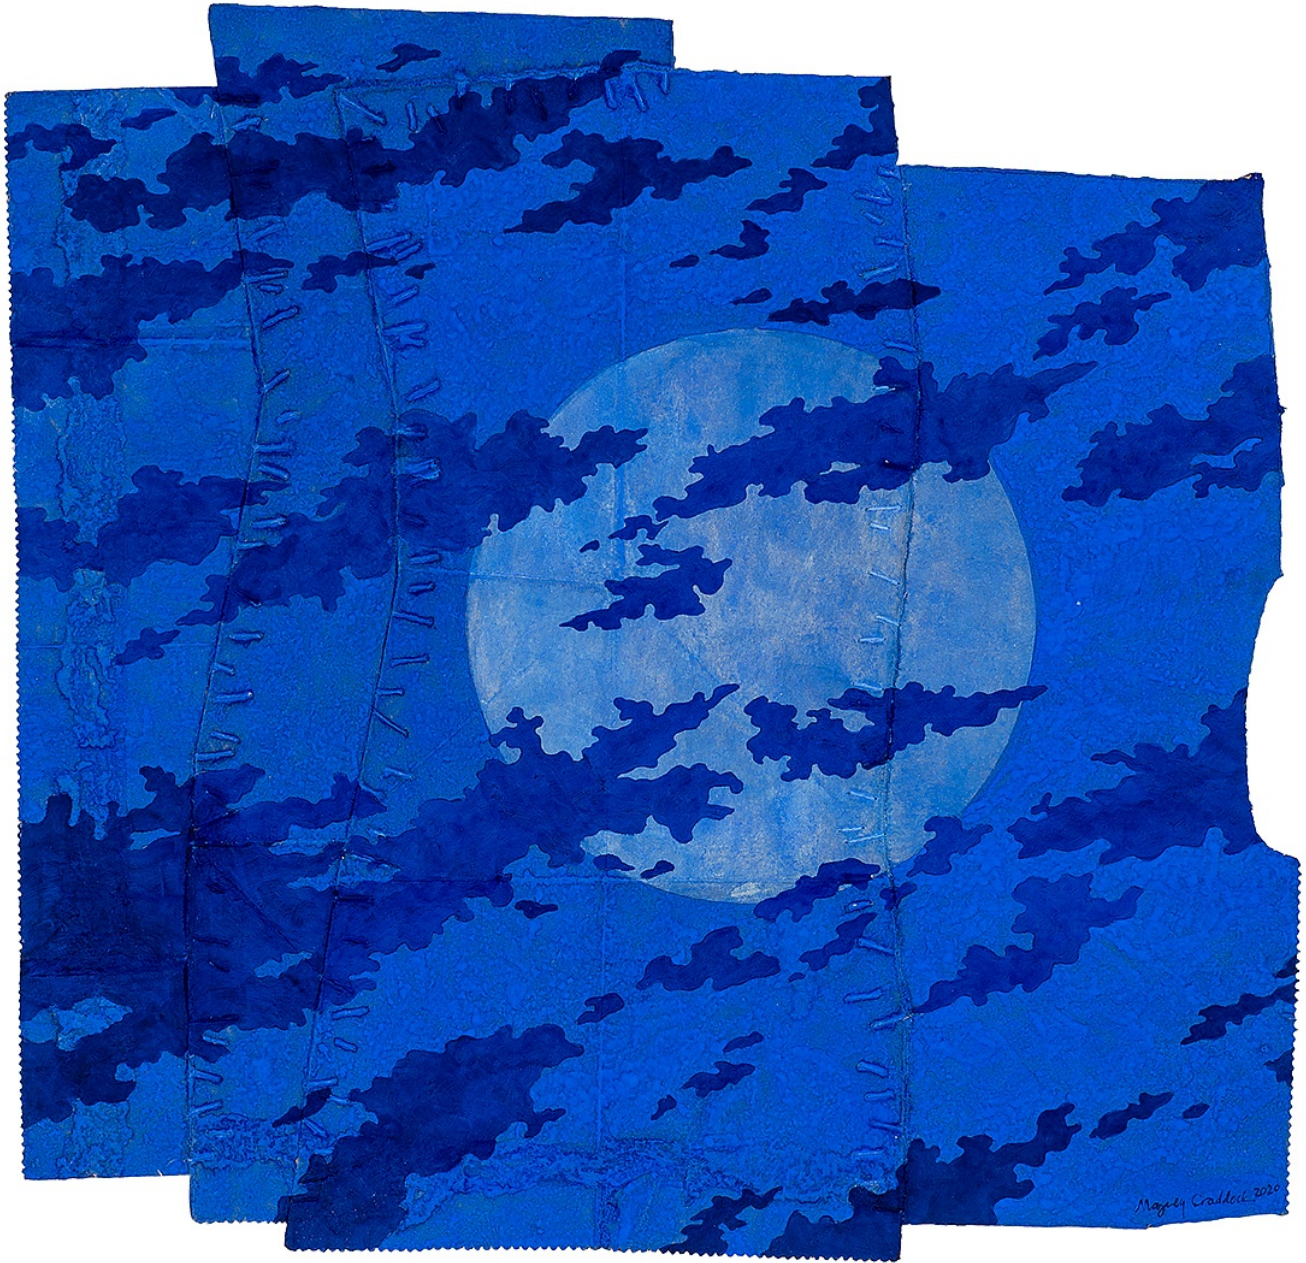

MAYSEY CRADDOCK: SOIL AND SEA

Maysey Craddock
A Chameleon Sun, 2020
gouache and thread on found paper
47.75h x 61.75w in
\$15,000 framed

Maysey Craddock
dream leads us to dream, 2020
gouache and thread on found paper
49.50h x 38w in
\$12,000 framed

Maysey Craddock
a fragment land, 2020
gouache and thread on found paper
49.50h x 37.75w in
\$12,000 framed

Maysey Craddock
the language of trees, 2019
gouache and thread on found paper
49h x 37.75w in
\$12,000 framed

Maysey Craddock
the mirror verdure, 2020
gouache and thread on found paper
38h x 49.75w in
\$12,000 framed

Maysey Craddock
written on the water, 2020
gouache and thread on found paper
16h x 19w in
\$4,500 framed

Maysey Craddock
Night Chorus, 2020
gouache, flashe and thread on found paper
13.75h x 13w in
\$4,500 framed

Maysey Craddock
lay me down gently, 2020
gouache and thread on found paper
17h x 30w in
\$6,000 framed