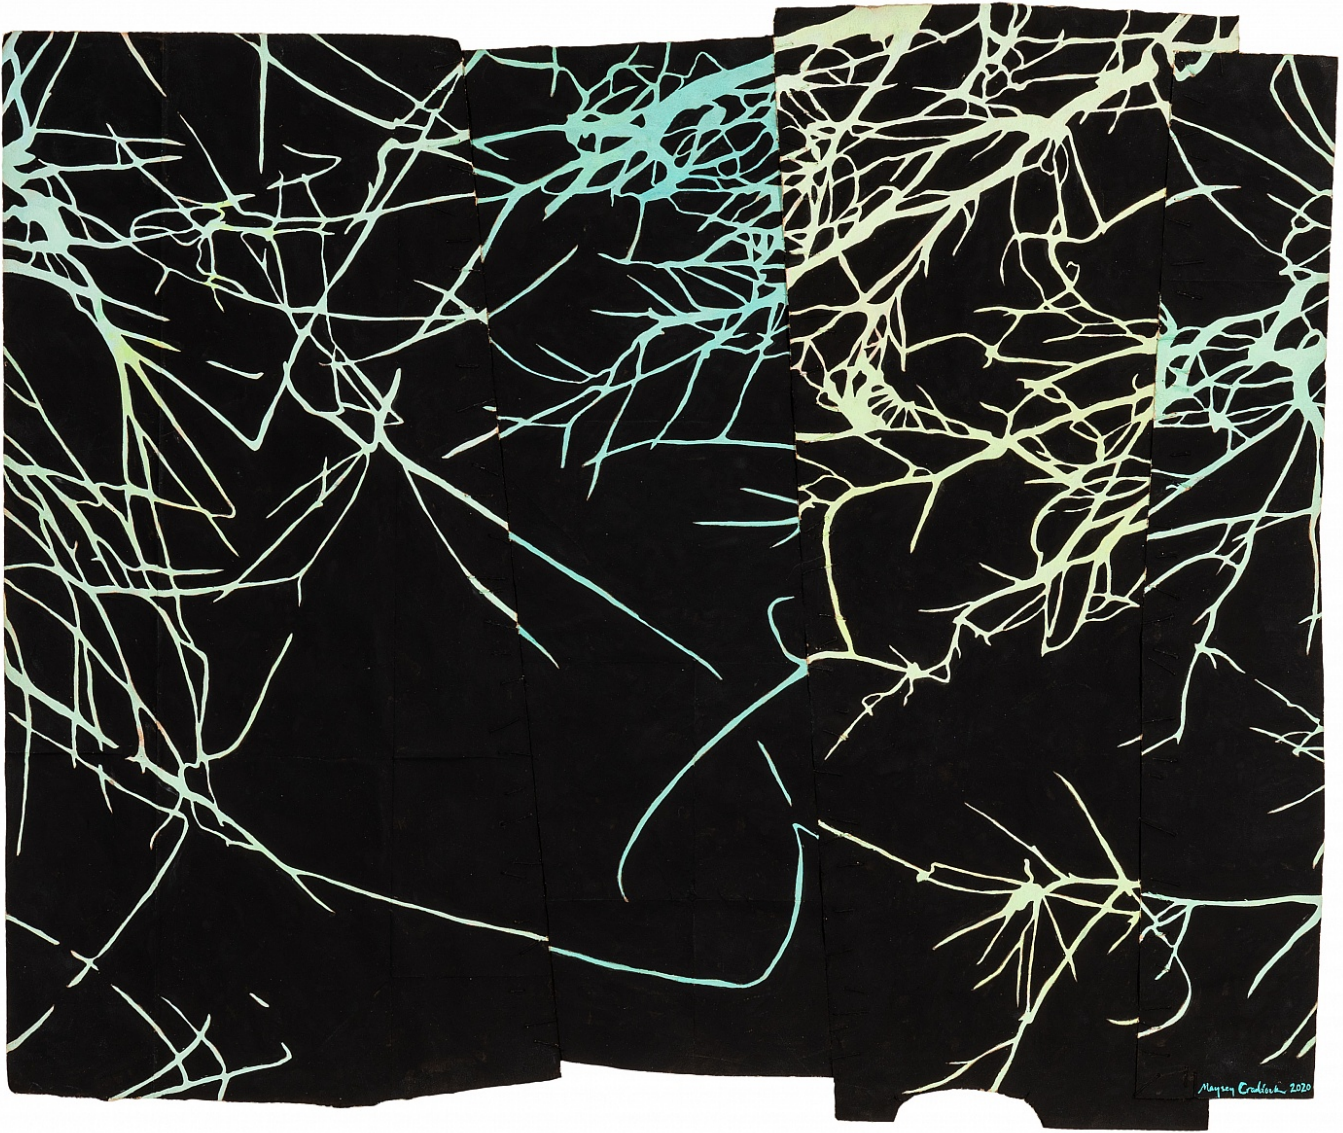

MAYSEY CRADDOCK: SOIL AND SEA

Maysey Craddock
A Chameleon Sun, 2020
gouache and thread on found paper
47.75h x 61.75w in
\$15,000 framed

Maysey Craddock
dream leads us to dream, 2020
gouache and thread on found paper
49.50h x 38w in
\$12,000 framed

Maysey Craddock
a fragment land, 2020
gouache and thread on found paper
49.50h x 37.75w in
\$12,000 framed

Maysey Craddock
the language of trees, 2019
gouache and thread on found paper
49h x 37.75w in
\$12,000 framed

Maysey Craddock
the mirror verdure, 2020
gouache and thread on found paper
38h x 49.75w in
\$12,000 framed

Maysey Craddock
written on the water, 2020
gouache and thread on found paper
16h x 19w in
\$4,500 framed

Maysey Craddock
Night Chorus, 2020
gouache, flashe and thread on found paper
13.75h x 13w in
\$4,500 framed

Maysey Craddock
lay me down gently, 2020
gouache and thread on found paper
17h x 30w in
\$6,000 framed