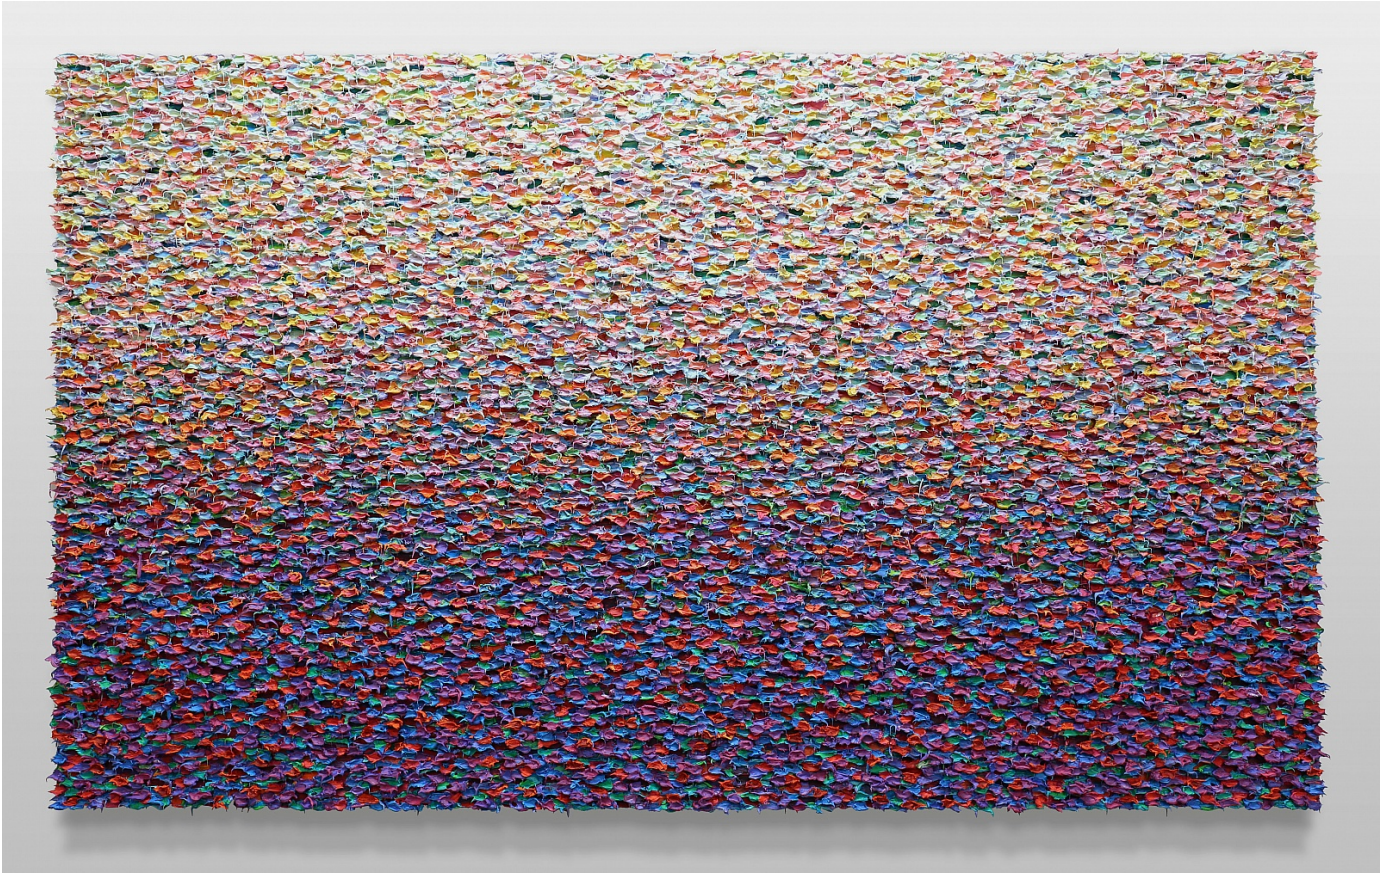

Robert Sagerman
11,836, 2019
oil on linen
36h x 60w in
$18,000
(Sold)