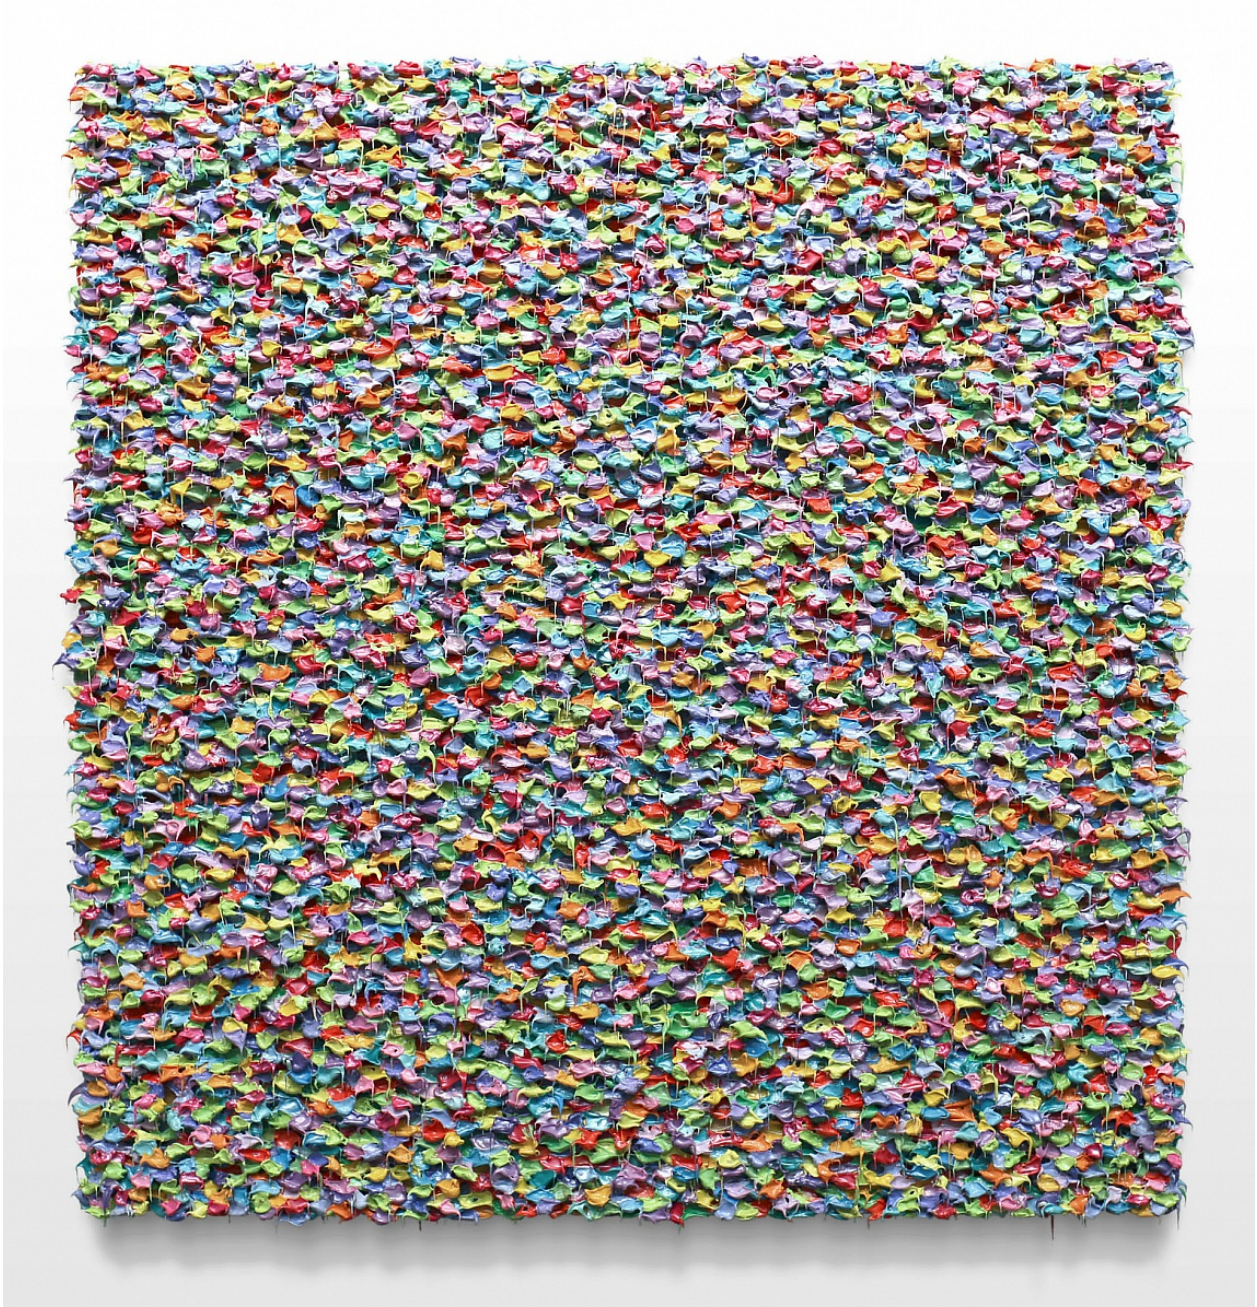

Robert Sagerman
7,505, 2020
silicone, pigment on linen
26h x 25w in
$7,000
(Available)