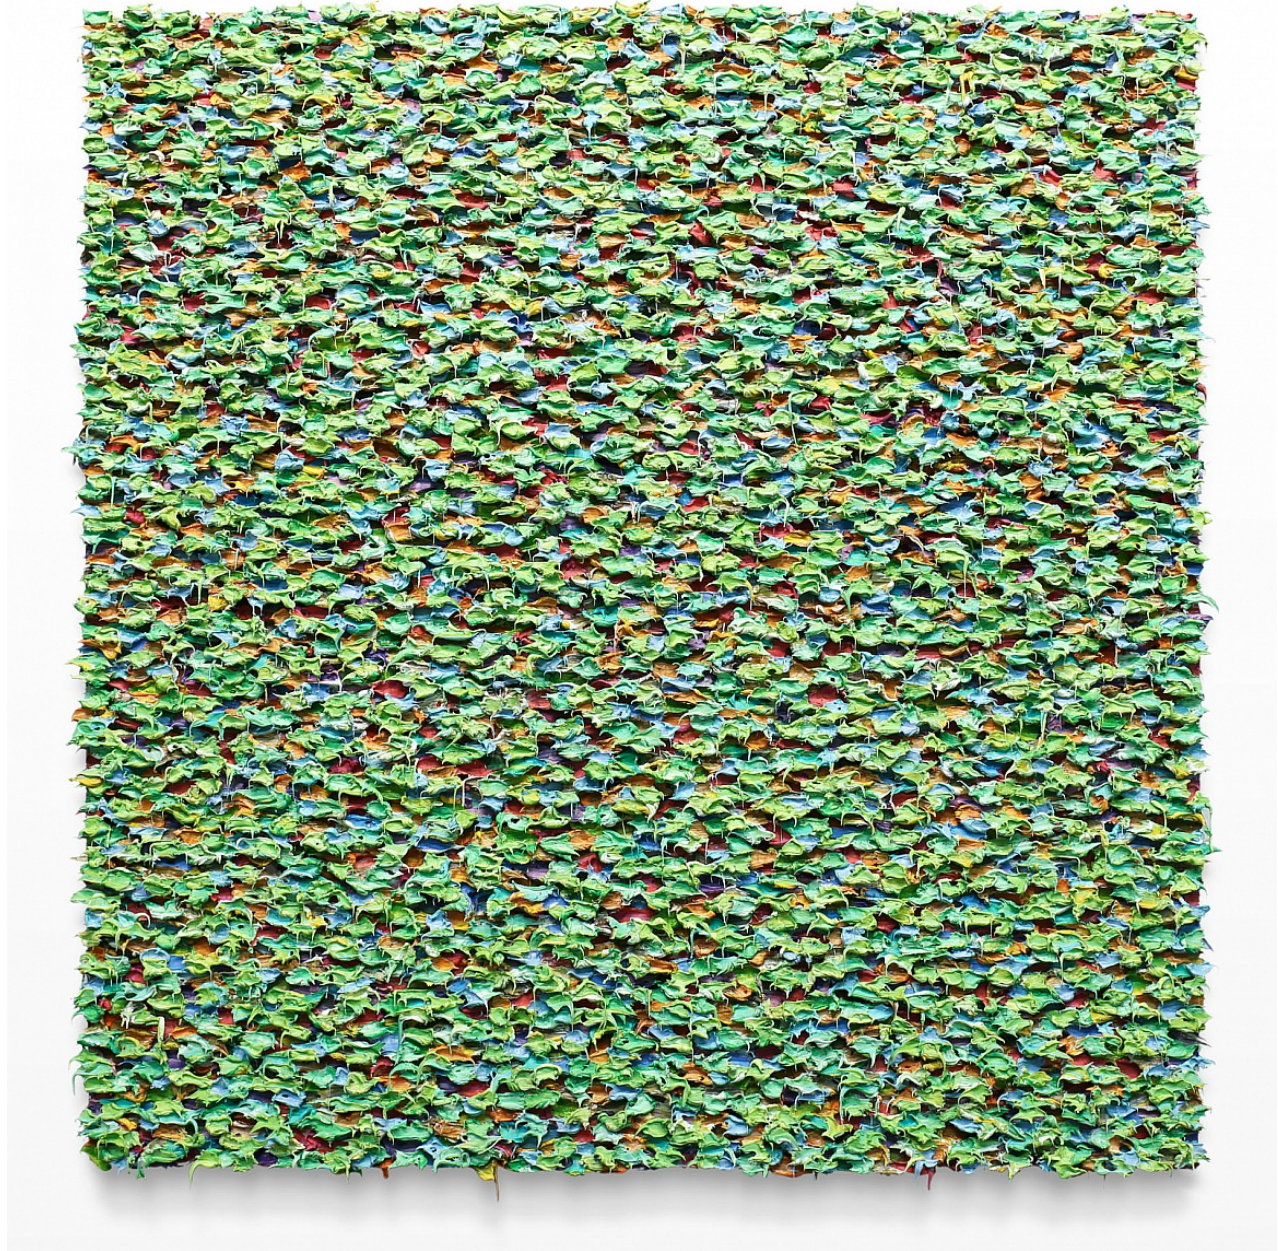

Robert Sagerman
22,579, 2020
oil on linen
48h x 46w in
\$18,000
(Available)

cris worley
FINE ARTS

214/745-1415 | 1845 LEVEE STREET, SUITE 110 DALLAS, TEXAS 75207 | CRISWORLEY.COM

cris worley
FINE ARTS

214/745-1415 | 1845 LEVEE STREET, SUITE 110 DALLAS, TEXAS 75207 | CRISWORLEY.COM

Robert Sagerman
19,971, 2019
silicone, pigment on linen
41h x 71w in
\$25,000
(Available)

cris worley
FINE ARTS

214/745-1415 | 1845 LEVEE STREET, SUITE 110 DALLAS, TEXAS 75207 | CRISWORLEY.COM

Robert Sagerman
5,304, 2020
oil on linen
26h x 25w in
\$7,000
(Available)