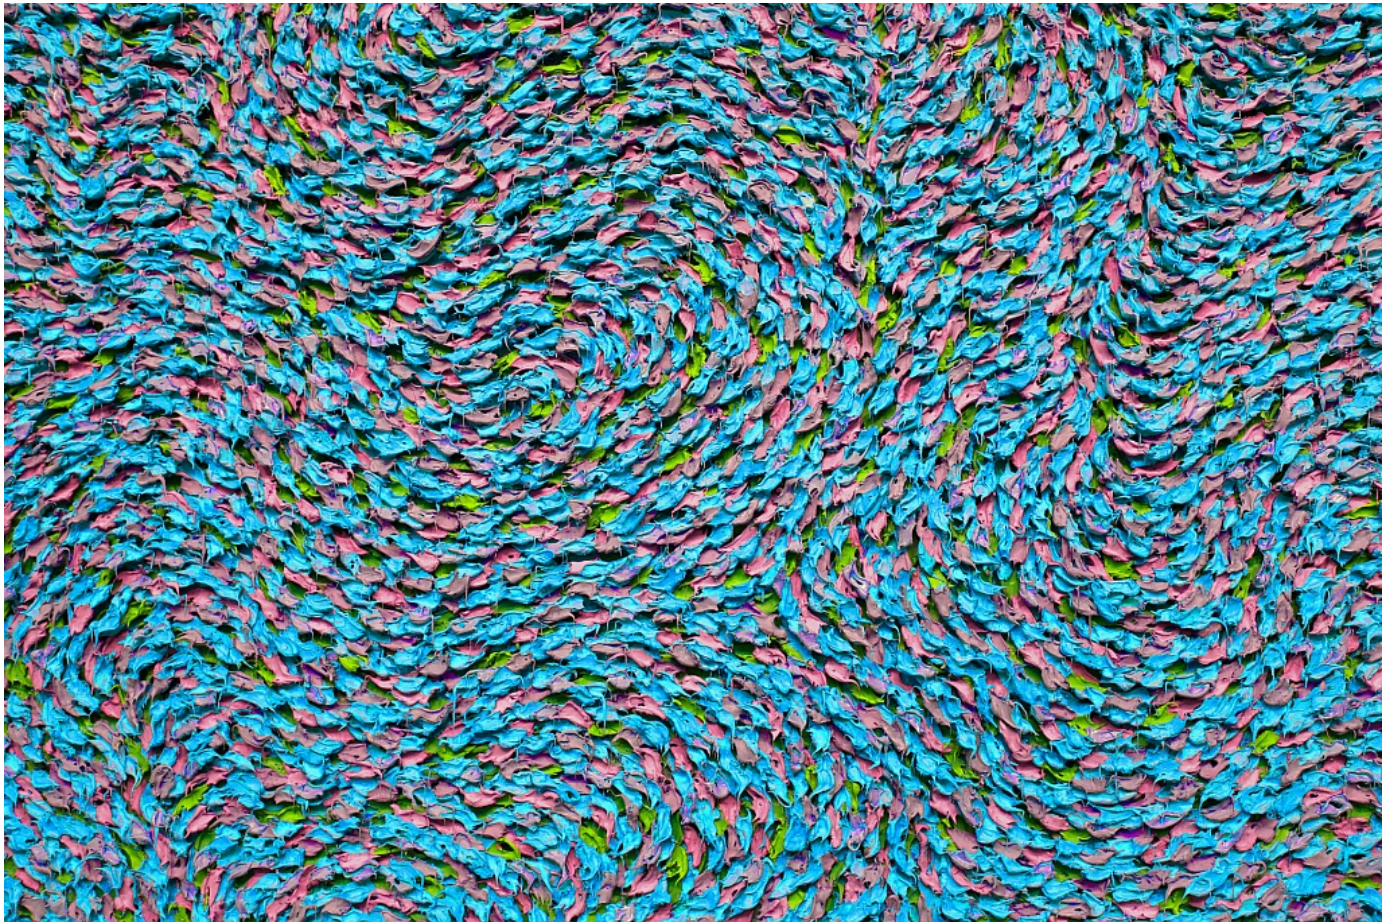

Robert Sagerman
15,045, 2020
oil on linen
39h x 35w in
$16,000
(Available)

cris worley

FINE ARTS

214/745-1415 | 1845 LEVEE STREET, SUITE 110 DALLAS, TEXAS 75207 | CRISWORLEY.COM