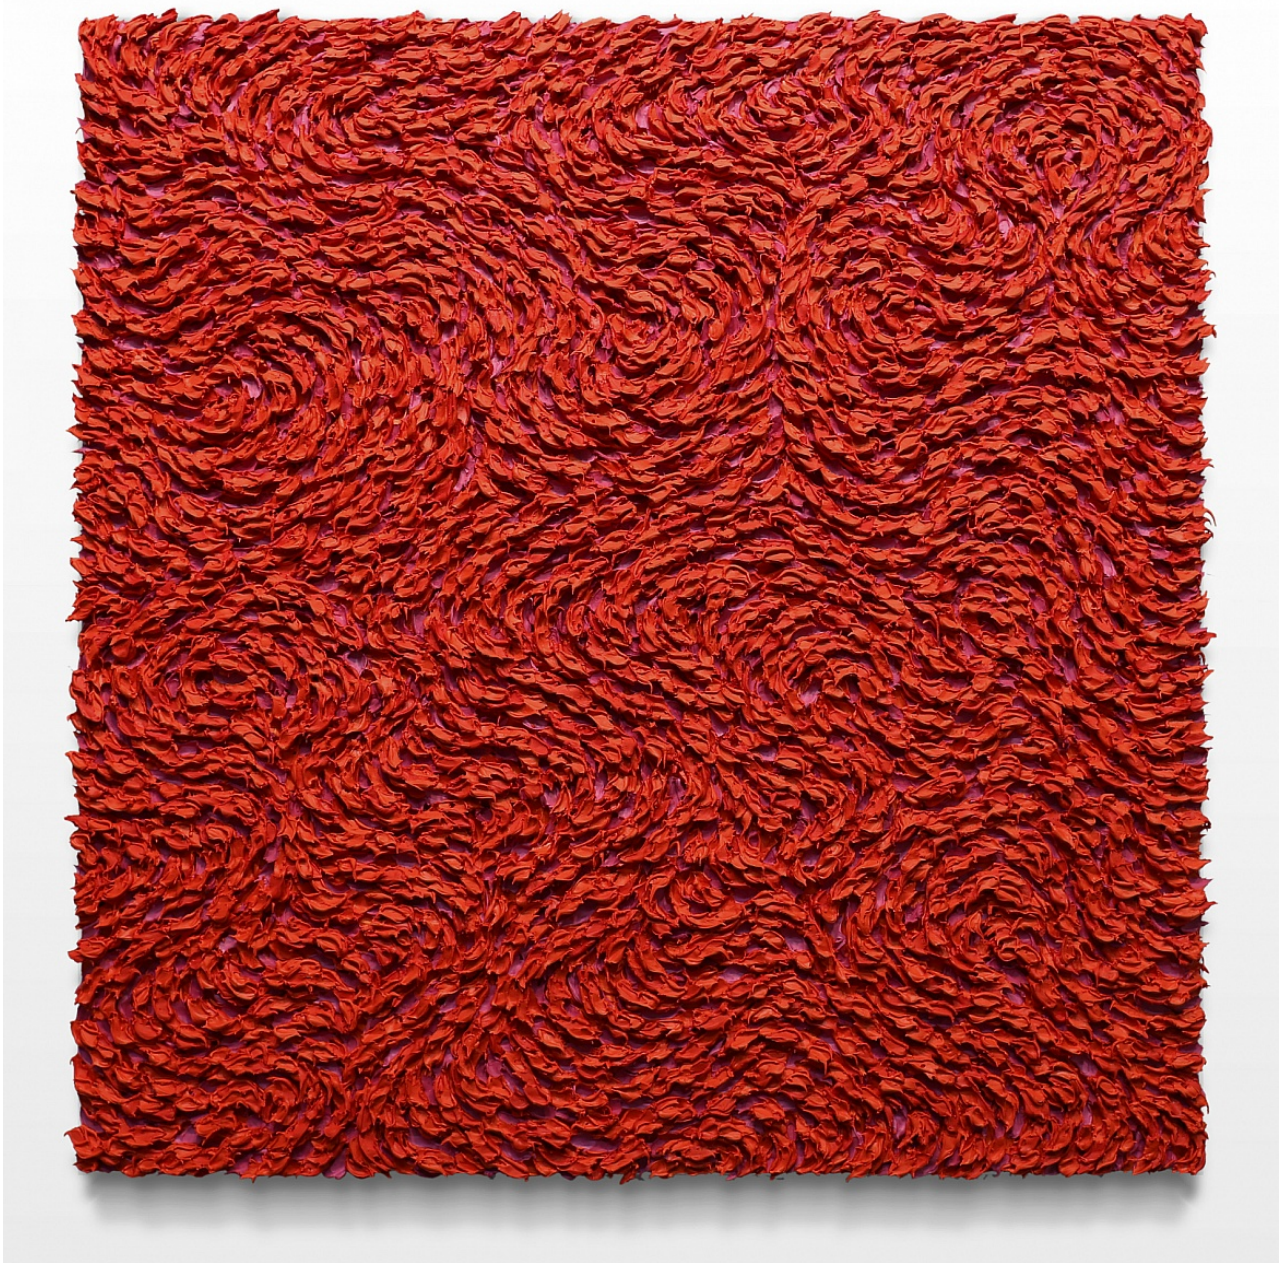

cris worley
FINE ARTS

214/745-1415 | 1845 LEVEE STREET, SUITE 110 DALLAS, TEXAS 75207 | CRISWORLEY.COM

Robert Sagerman
7,505, 2020
silicone, pigment on linen
26h x 25w in
\$7,000
(Available)

Robert Sagerman
8,523, 2020
oil on linen
26h x 25w in
\$7,000
(On Hold)