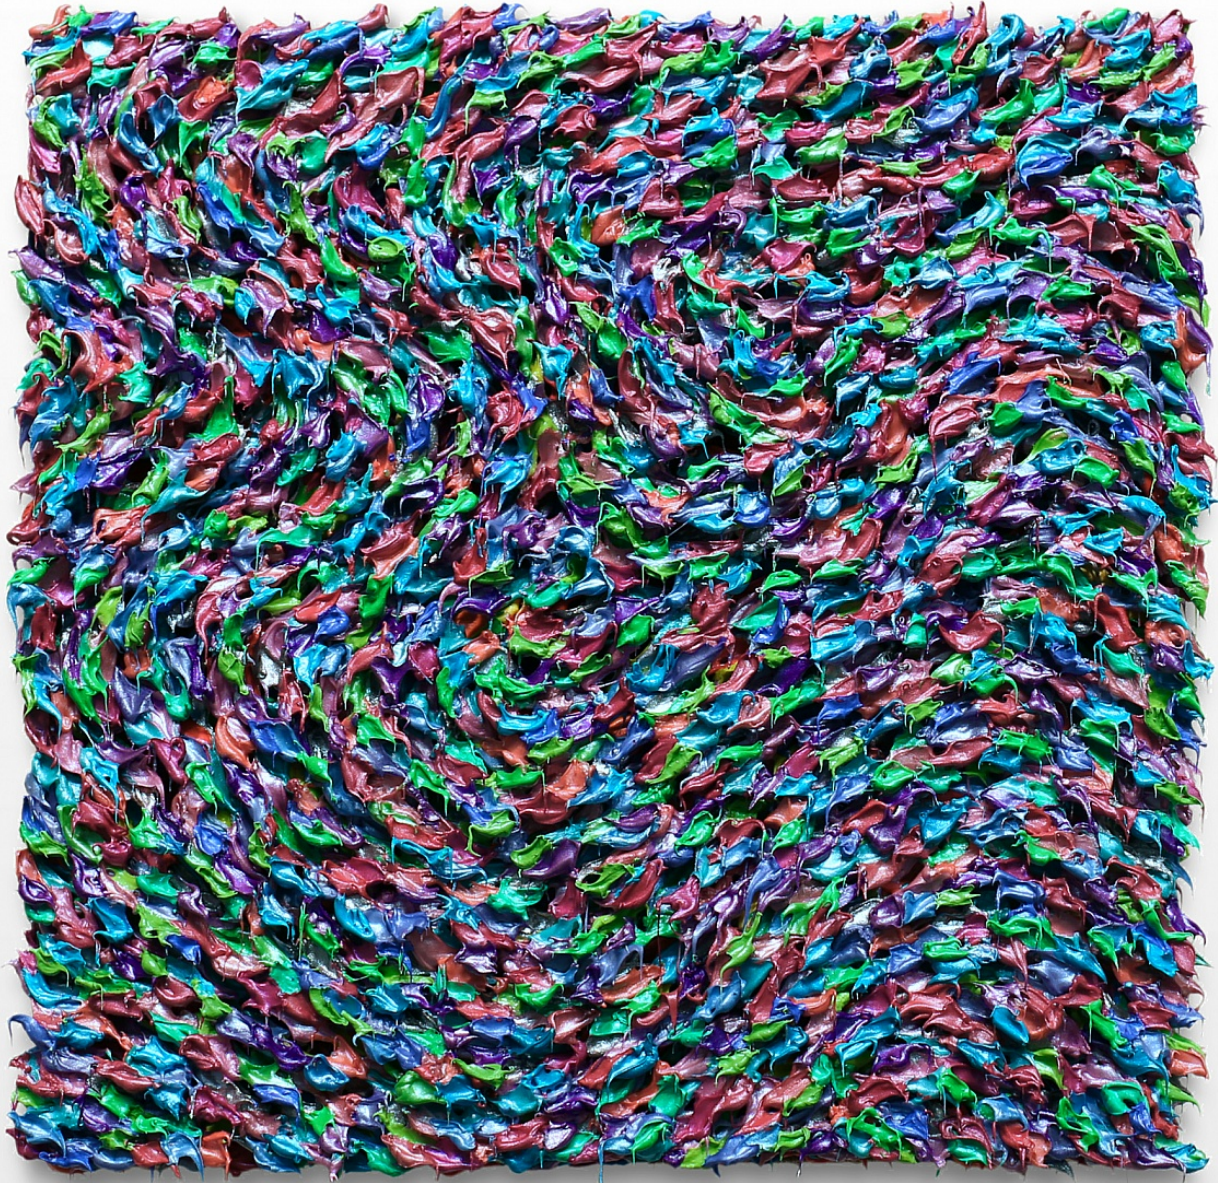

cris worley

FINE ARTS

214/745-1415 | 1845 LEVEE STREET, SUITE 110 DALLAS, TEXAS 75207 | CRISWORLEY.COM

Robert Sagerman
15,045, 2020
oil on linen
39h x 35w in
\$16,000
(Available)

cris worley

FINE ARTS

214/745-1415 | 1845 LEVEE STREET, SUITE 110 DALLAS, TEXAS 75207 | CRISWORLEY.COM