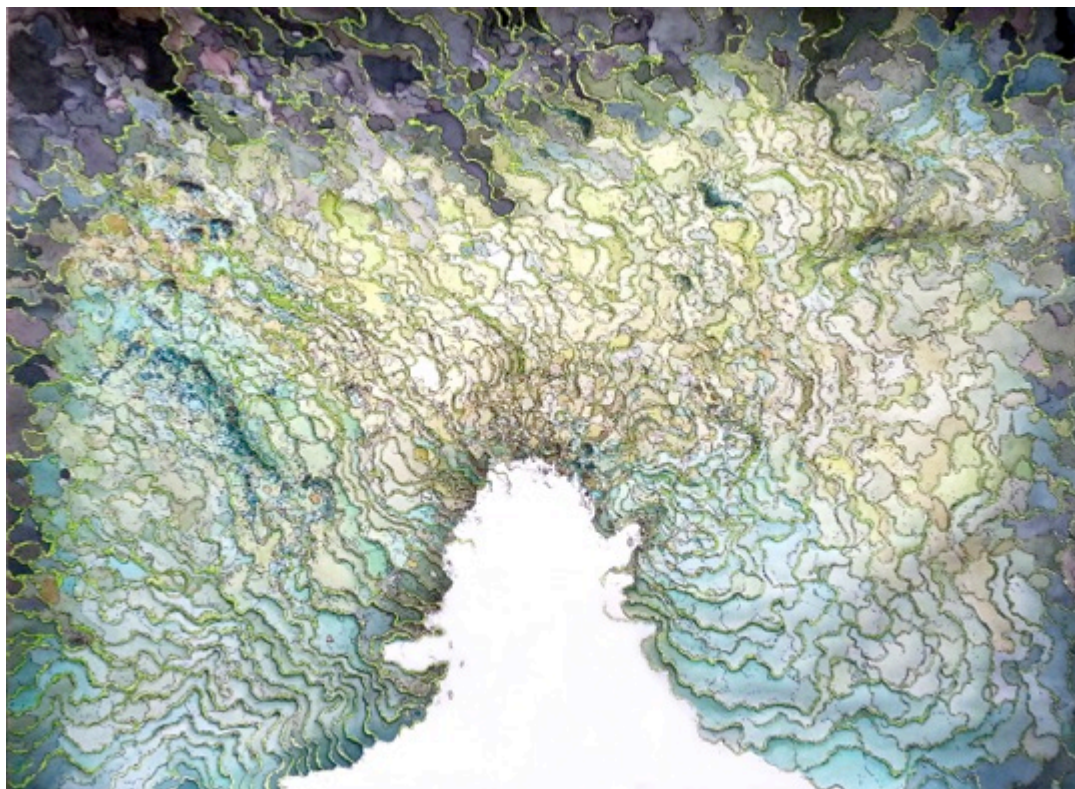

PRESS RELEASE For Immediate Release

media inquiries please contact Cris Worley

214.745.1415, cris@crisworley.com

cris worley

FINE ARTS

Paul Booker, *Ridges – Greens and Yellows*, 2015, watercolor & ink on paper, 22 x 30 inches

Paul Booker – *Flow Through*

Opening Reception: Saturday, April 4, 6 – 8pm

Exhibition dates: April 4 – May 9, 2015

Cris Worley Fine Arts is pleased to present Paul Booker's latest solo exhibition *Flow Through* opening with an artist's reception on April 4th from 6 – 8pm. Booker is known for his technical ability to work seamlessly in both two and three dimensional forms. For this new body of work, the artist has focused entirely on the two-dimensional, with paintings on panel and watercolor on paper.

Paul Booker's distinctively lustrous panel paintings are comprised of multiple layers of pigmented enamel and ink drawings built up and embedded in nearly 100 layers of polyurethane. Frenetic, yet delicate lines swarm in various winding pathways articulated in rich color, invoking a sense of flowing movement seen in various natural formations such as biological atlas illustrations, animal flocking behavior, and fluid dynamics.

Says Booker, "Through my work, I respond to visual phenomena occurring in nature as well as human interpretations of these naturally occurring forms." These themes are also explored in his sumptuous watercolors on paper, which present a similarly unique sense of depth, form and movement.

Paul Booker received his BFA from the University of Texas in 1995 and his MFA from the University of North Texas in 2000. His work has been shown throughout Texas as well as in New York and California. In 2011, he was part of in the Art Museum of Southeast Texas's Obsessive